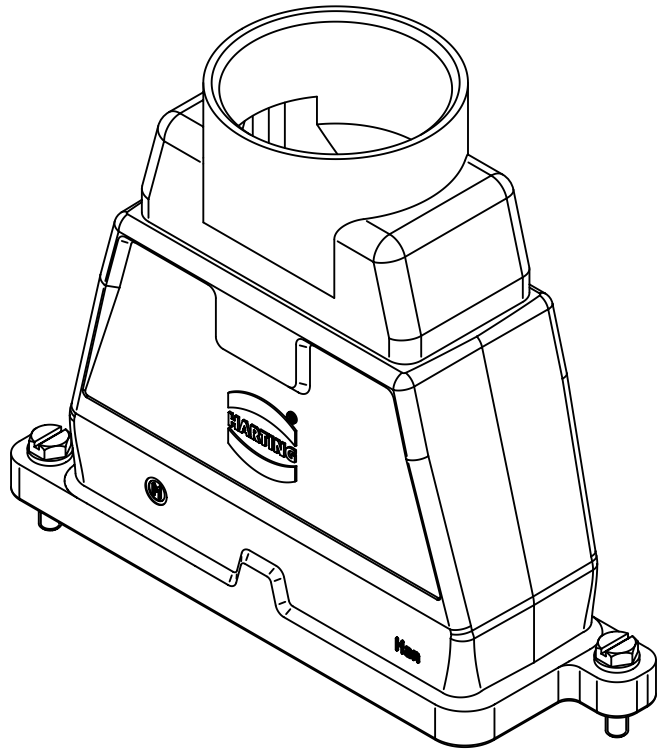

X (2:1)

	All Dimensions in mm Original Size DIN A4		Scale 1:2	Free size tol.		Ref. Sub. TB 19 40 024 0420 v. 10.01.11		
		All rights reserved Department EL PD - DE		Created by FINKEV	Inspected by SCHNIEDER	Standardisation TIEMANNA	Date 2014-09-11	State Final Release
HARTING Electric GmbH & Co. KG D-32339 Espelkamp				Title Han 24 HPR Hood T E M63 Screw Lock			Doc-Key / ECM-Nr. 100201951/UGD/004/A 500000078763	
				Type TB	Number 19 40 024 0420		Rev. A	Page 1/1