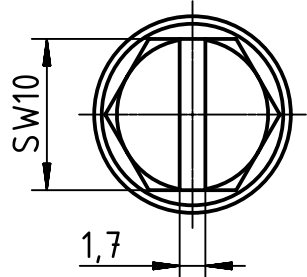

X (2:1)

	All Dimensions in mm Original Size DIN A4		Scale 1:2	Free size tol.		Ref. Sub. TB 19 40 024 0420 v. 10.01.11		
		All rights reserved Department EL PD - DE		Created by FINKEV	Inspected by SCHNIEDER	Standardisation TIEMANNA	Date 2014-09-11	State Final Release
HARTING Electric GmbH & Co. KG D-32339 Espelkamp				Title Han 24 HPR Hood T E M63 Screw Lock			Doc-Key / ECM-Nr. 100201951/UGD/004/A 500000078763	
				Type TB	Number 19 40 024 0420		Rev. A	Page 1/1