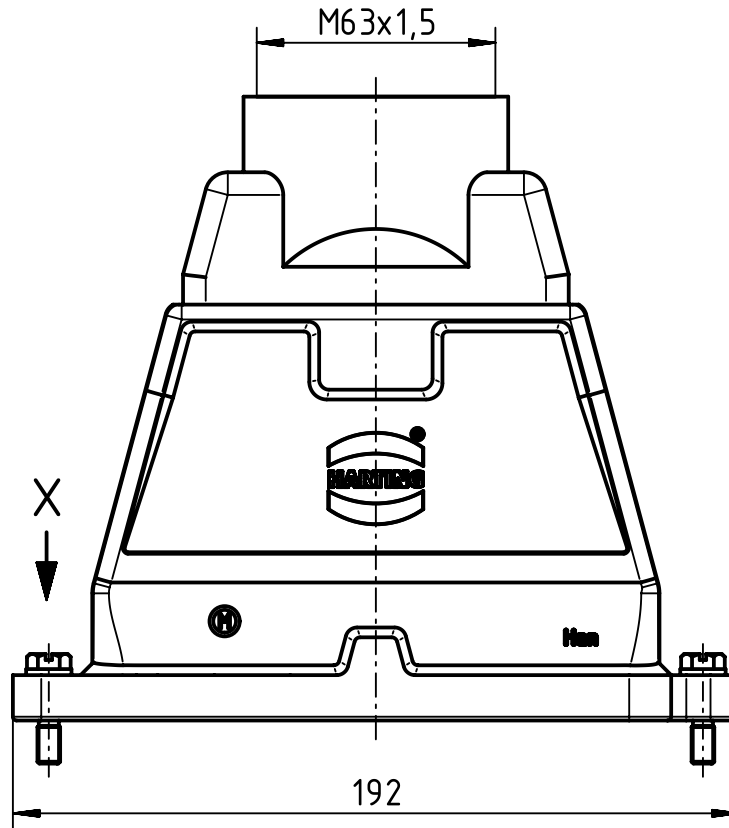

X (2:1)

	All Dimensions in mm Original Size DIN A4		Scale 1:2	Free size tol.		Ref. Sub. TB 19 40 024 0420 v. 10.01.11		
		All rights reserved Department EL PD - DE		Created by FINKEV	Inspected by SCHNIEDER	Standardisation TIEMANNA	Date 2014-09-11	State Final Release
HARTING Electric GmbH & Co. KG D-32339 Espelkamp				Title Han 24 HPR Hood T E M63 Screw Lock			Doc-Key / ECM-Nr. 100201951/UGD/004/A 500000078763	
				Type TB	Number 19 40 024 0420		Rev. A	Page 1/1