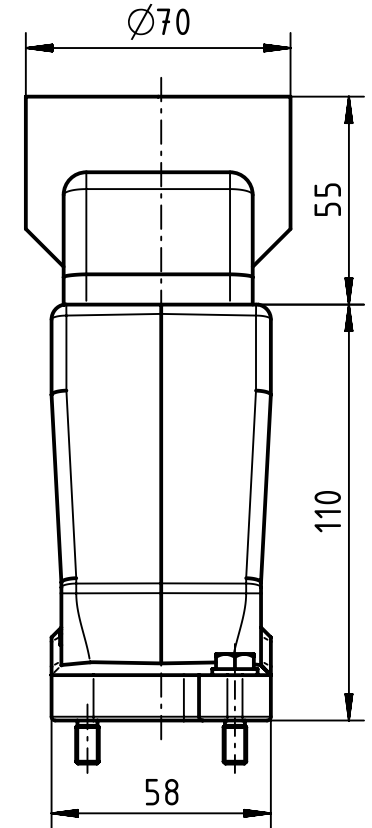

X (2:1)

	All Dimensions in mm Original Size DIN A4		Scale 1:2	Free size tol.		Ref. Sub. TB 19 40 024 0420 v. 10.01.11		
		All rights reserved Department EL PD - DE		Created by FINKEV	Inspected by SCHNIEDER	Standardisation TIEMANNA	Date 2014-09-11	State Final Release
HARTING Electric GmbH & Co. KG D-32339 Espelkamp				Title Han 24 HPR Hood T E M63 Screw Lock			Doc-Key / ECM-Nr. 100201951/UGD/004/A 500000078763	
				Type TB	Number 19 40 024 0420		Rev. A	Page 1/1